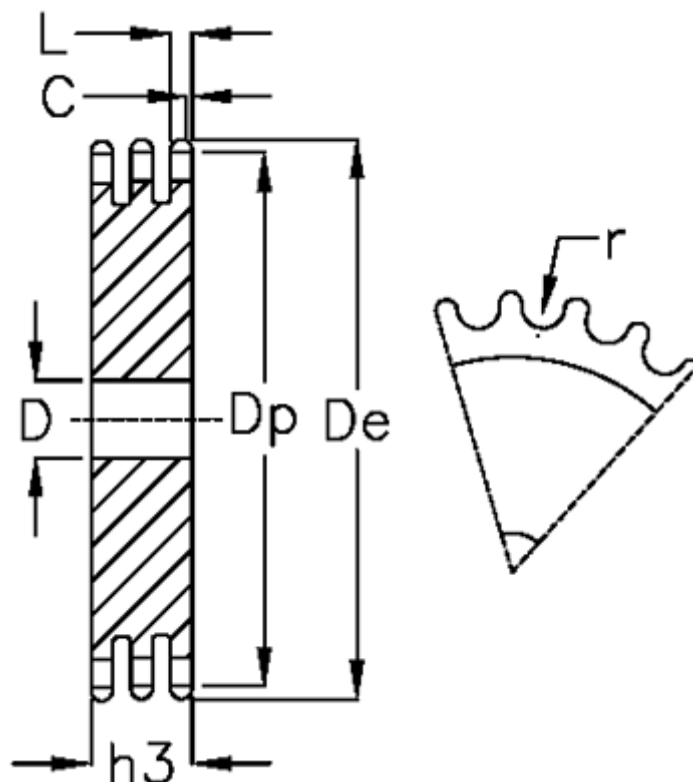

Article number: 616023007025

Description: Plate wheel 12 B-3 Z=25 triplex

Measures

C	= 2
D	= 20
De	= 160
Dp	= 152
For chain size	= 3/4 x 7/16
For chain type	= 12 B-3
h3	= 49.8
L	= 10.8

Number of teeth	= 25
r	= 12.07